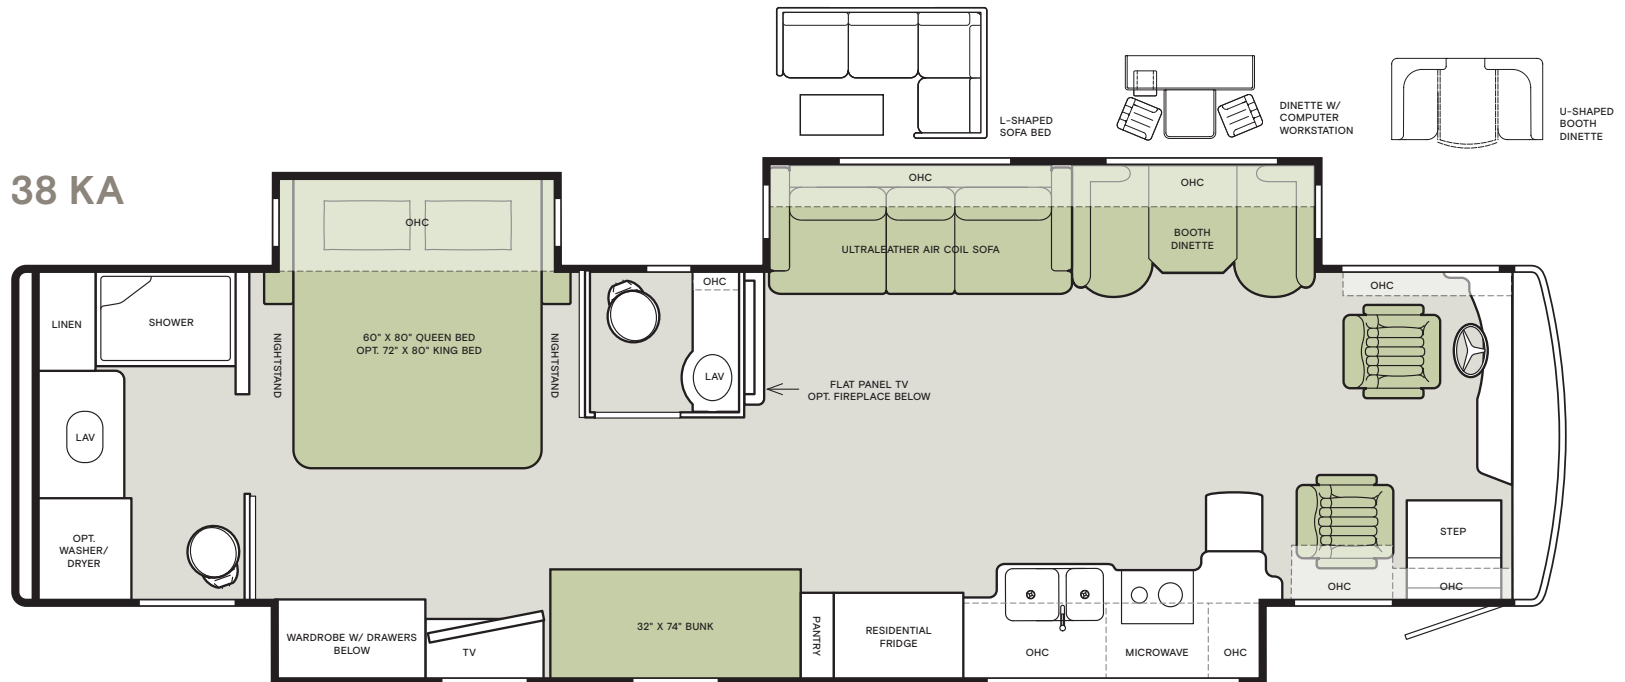

ALLEGRO RED

The Allegro RED 38 KA adds a new twist to the Tiffin lineup. Featuring bunk beds, along with a master bath and half bath, the Allegro RED 38 KA fits the bill for those who have family, friends, or pets to bring along for that next adventure. Like all Allegro RED models, the 38 KA features a Cummins rear diesel engine that helps to make every drive a pleasure. From front-to-back, the Allegro RED is a powerful, luxurious, and intuitive home you'll enjoy for years to come.

FOR PARTS & SERVICE CALL 256.356.0261 OR VISIT TIFFINMOTORHOMES.COM | 105 2ND ST NW RED BAY, AL 35582

Specifications

GENERAL MECHANICAL

- Freightliner® Rear Engine Diesel Chassis
- Cummins ISB 6.7-liter Electronic Diesel, Turbocharged, Aftercooled Engine
- Peak HP 360 HP @ 2,600 RPM
- Peak Torque (lb-Ft. Max Net) 800 @ 1,800 RPM on 360 HP Engine
- Allison 3000 MH 6-speed Automatic Transmission with Lock-up
- GAWR – Front: 12,400 lb
- GAWR – Rear: 21,000 lb
- GVWR: 33,400 lb
- GCWR: 43,400 lb
- Raised Rail Chassis Frame
- Air Ride Suspension
- Tire Size: 275/80R22.5
- Alternator Amps: 160
- Minimum Garage Height: 14'
- Four Aluminum Wheels
- Exhaust Brake
- Full Air Brakes
- Overall Length (approximately¹): 39' 6"
- Overall Height with Roof Air (maximum): 12'10"
- Interior Height: 84"
- Overall Width¹: 101"
- Interior Width: 96"
- Hitch Rating²: 10,000 lb
- Fuel Tank (Gallons) – Dual Fuel Fill: 100
- Fresh Water (gallons): 90
- Black Water (gallons): 50
- Grey Water (gallons): 70
- LPG Tank (gallons; 80% Capacity Limit): 24
- Basement Storage (cubic feet – approximately): 119
- Wheel Base: 252"
- DEF Tank³ (gallons): 13